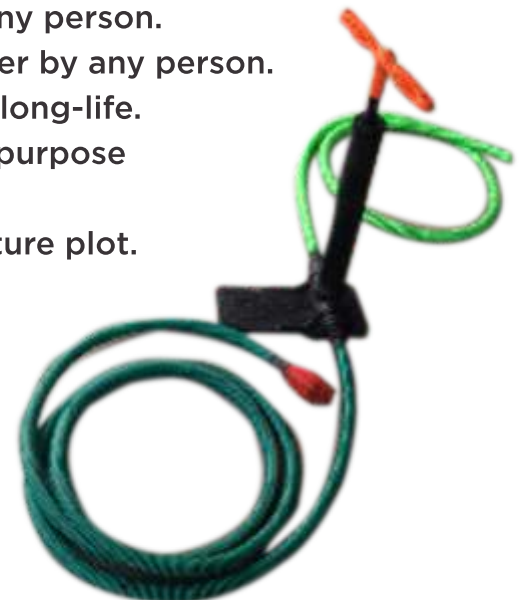

An innovative, portable and low-cost pump used for irrigation. This hand pump works on the principle of traditional frame fit pumps used to pump air in bicycle tyres through a long air chamber. This water hand pump enables easy pumping of water through long distances. This pump is made of integrated plastic components making it robust in construction, less costly and lightweight.

The demand for a mobile, low-weight pump instigated Bhing Brothers to come up with a portable hand-operated pump called Ecoflo hand pump. This pump weighs just 1 kg and comes with a backpack, making it very easy to carry.

## FEATURES OF THE HAND PUMP

- Water can be easily sucked from a well or reservoir having a depth of max.5mtrs.
- Delivers water upto a height of 15mtrs.
- Transports water to a maximum distance of 300mtrs.
- Discharges water at the rate of 1200litres/hr.
- Weighs just about 1kg and can be ported to any place by any person.
- No electricity is required, can easily work on the hand power by any person.
- 100% plastic pump, hence less wear, less maintenance and long-life.
- This hand pump can be used for agriculture as well as any purpose where water has to be pumped.
- Can easily run a drip and sprinkler kit to irrigate an agriculture plot.

## PUMP OPTIONS/ COMBINATIONS

Ecoflo hand pump is a versatile pump. It can also be provided as a package with different types of irrigation kits. The accessories and combinations which can be used with the Ecoflo hand pump are as below