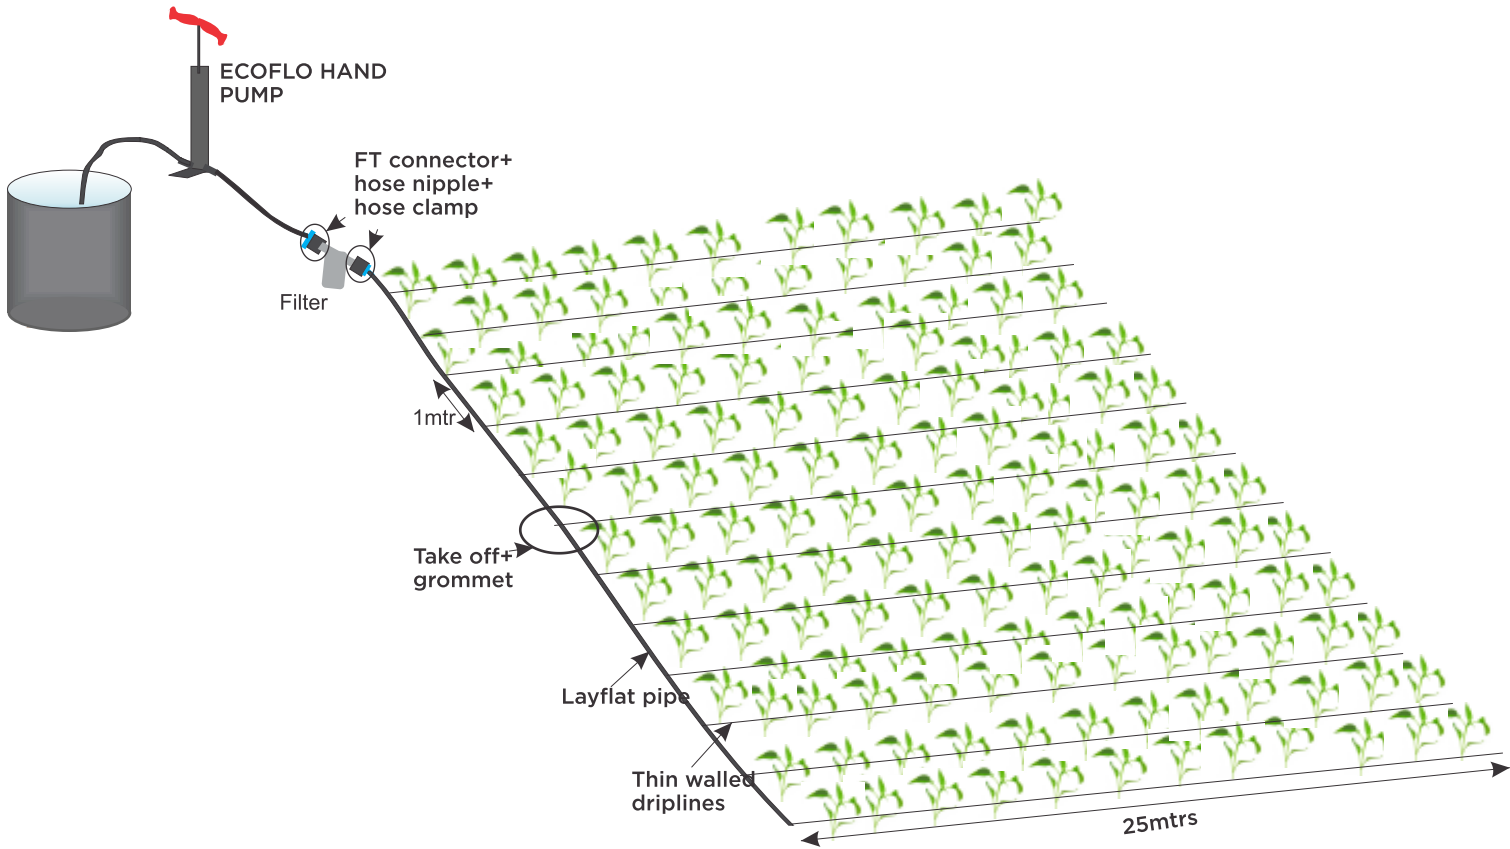

3. Ecoflo hand pump + 300 sq.mtr inline drip kit = to irrigate a 300sq.mtr plot (runs 12nos. of 25mtr inlines at a time).