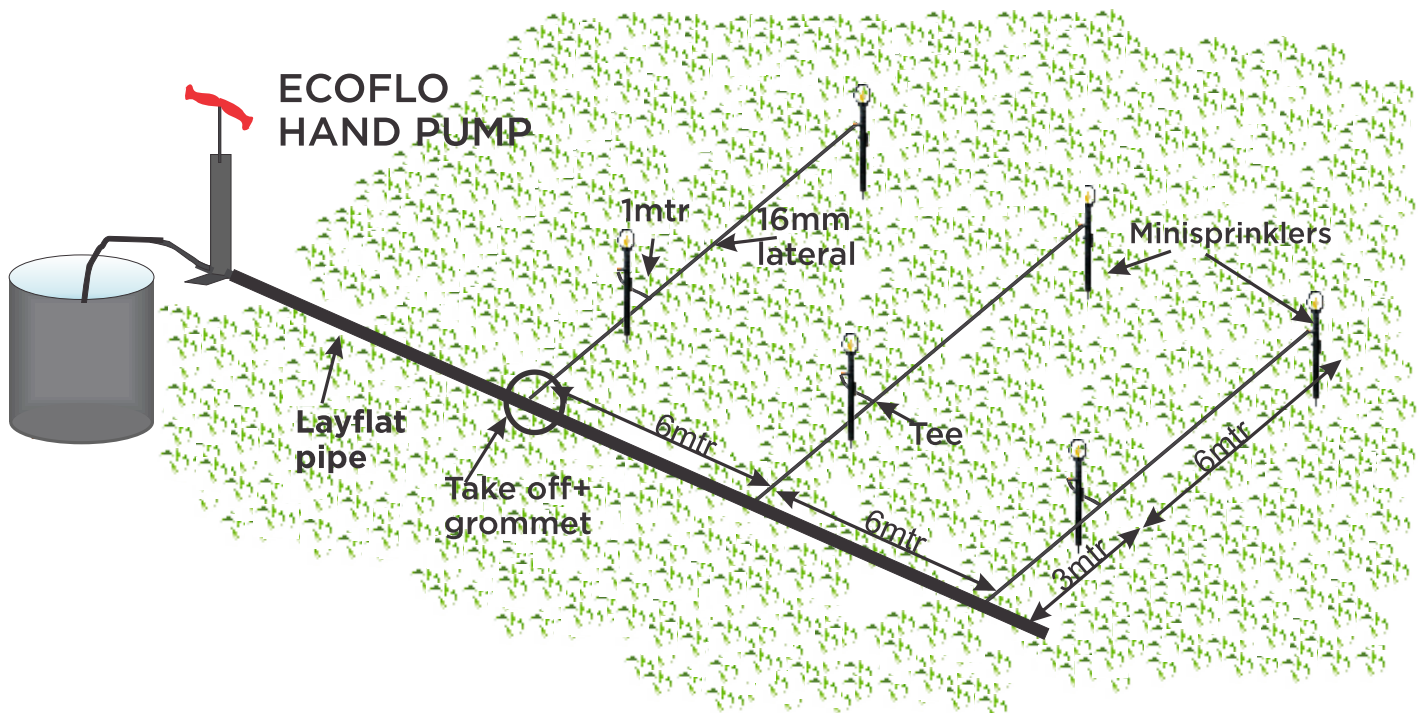

4. Ecoflo hand pump + 300 sq.mtr mini sprinkler kit = to irrigate a 300sq.mtr plot (runs 6sprinklers at a time).